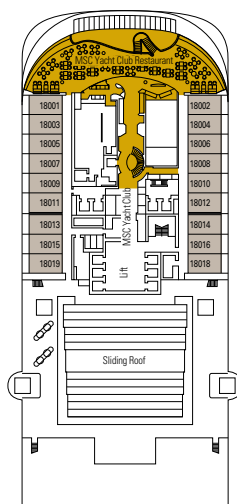

LEGEND

- Sofa bed
- Double sofa bed
- 3rd bed is a pullman bed
- 3rd and 4th beds are pullman beds
- Bunk bed or sofa that can be converted into bunk bed (3rd and 4th beds)
- ↔ Connecting Cabins
- H Cabin for guests with disabilities or reduced mobility
- ⊕ Whirlpool
- Cabins with restricted views
- Balcony with metal balustrade
- Balcony with half glass half metal balustrade

Ship configuration, data and descriptions may be subject to change depending on the season and on the destination and will be verified at the time of booking.