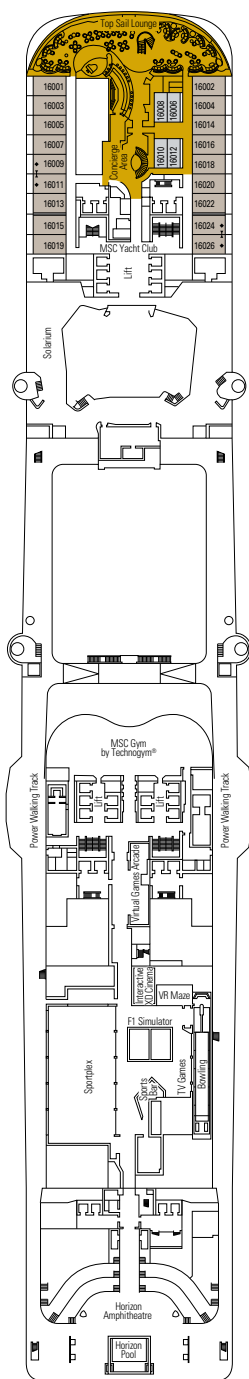

LEGEND

- Sofa bed
- Double sofa bed
- 3rd bed is a pullman bed
- 3rd and 4th beds are pullman beds
- Bunk bed or sofa that can be converted into bunk bed (3rd and 4th beds)
- ↔ Connecting Cabins
- H Cabin for guests with disabilities or reduced mobility
- ⊕ Whirlpool
- Cabins with restricted views
- Balcony with metal balustrade
- Balcony with half glass half metal balustrade

Ship configuration, data and descriptions may be subject to change depending on the season and on the destination and will be verified at the time of booking.