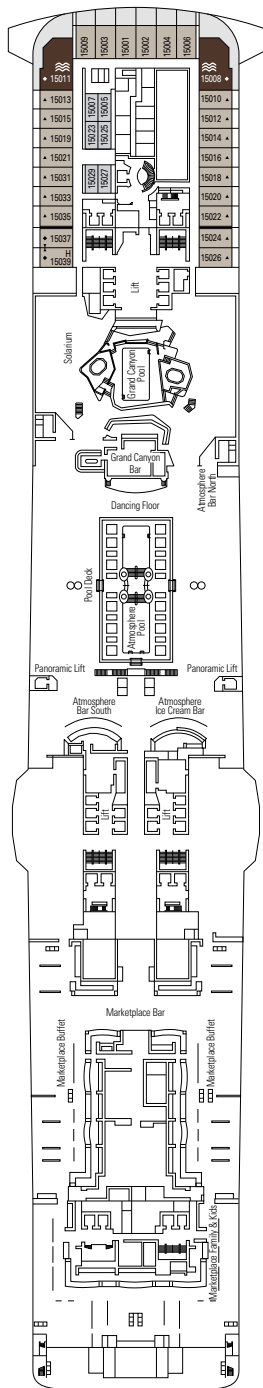

LEGEND

- Sofa bed
- Double sofa bed
- 3rd bed is a pullman bed
- 3rd and 4th beds are pullman beds
- Bunk bed or sofa that can be converted into bunk bed (3rd and 4th beds)
- ↔ Connecting Cabins
- H Cabin for guests with disabilities or reduced mobility
- ⊕ Whirlpool
- Cabins with restricted views
- Balcony with metal balustrade
- Balcony with half glass half metal balustrade

Ship configuration, data and descriptions may be subject to change depending on the season and on the destination and will be verified at the time of booking.