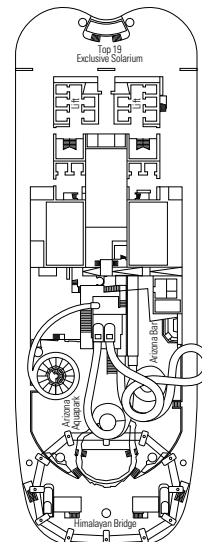

LEGEND

- Sofa bed
- Double sofa bed
- 3rd bed is a pullman bed
- 3rd and 4th beds are pullman beds
- Bunk bed or sofa that can be converted into bunk bed (3rd and 4th beds)
- ↔ Connecting Cabins
- H Cabin for guests with disabilities or reduced mobility
- ⊕ Whirlpool
- Cabins with restricted views
- Balcony with metal balustrade
- Balcony with half glass half metal balustrade

Ship configuration, data and descriptions may be subject to change depending on the season and on the destination and will be verified at the time of booking.