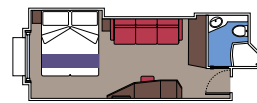

136 Ocean View

Ocean View cabins (from ≈ 15 to ≈ 22 m²)
Double bed can be converted into two single beds.

This type of accommodation is available only with the experiences Bella and Fantastica.