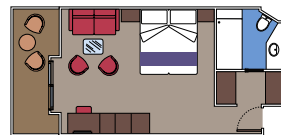

77 Deluxe Suites

Deluxe Suites (from ≈ 24 to ≈ 28 m²)
Double bed can be converted into two single beds.

Private balcony, bathroom with a large shower.

This type of accommodation is available only in the MSC Yacht Club.