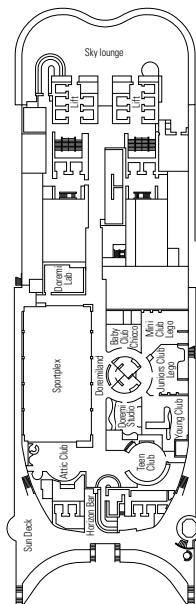

LEGEND

- Sofa bed
- Double sofa bed
- 3rd bed is a pullman bed
- 3rd and 4th beds are pullman beds
- Bunk bed or sofa that can be converted into bunk bed (3rd and 4th beds)
- ↔ Connecting Cabins
- H Cabin for guests with disabilities or reduced mobility
- ⊕ Whirlpool
- Cabins with restricted views
- Balcony with metal balustrade
- Balcony with half glass half metal balustrade

Ship configuration, data and descriptions may be subject to change depending on the season and on the destination and will be verified at the time of booking.